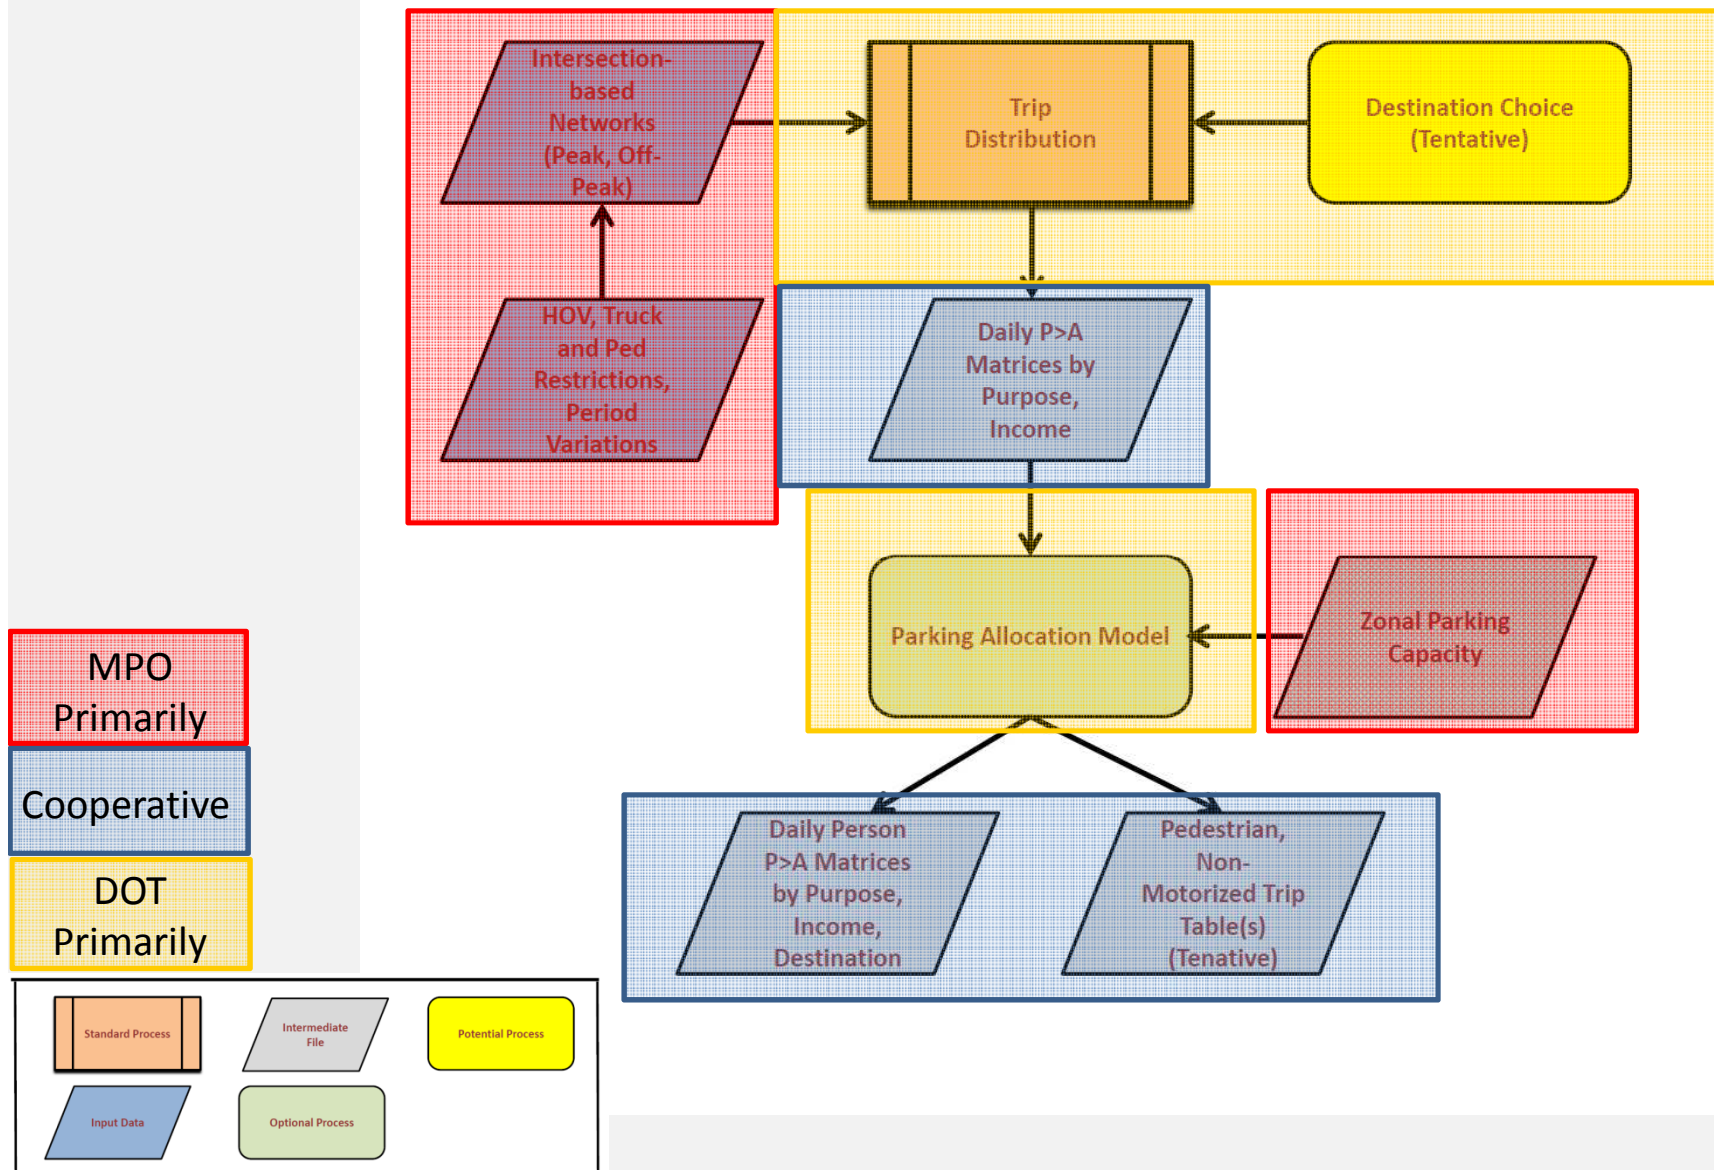

Draft Model Architecture

Draft Model Architecture

- Roles and Responsibilities
 1. MPO Develop, Review & Approve, DOT Assist
 2. Cooperative MPO & DOT Function, MPO Approve
 3. DOT Led Effort, MPO Review and Approve

Draft Model Architecture (1)

Draft Model Architecture (2)

Draft Model Architecture (3)

Draft Model Architecture (4)