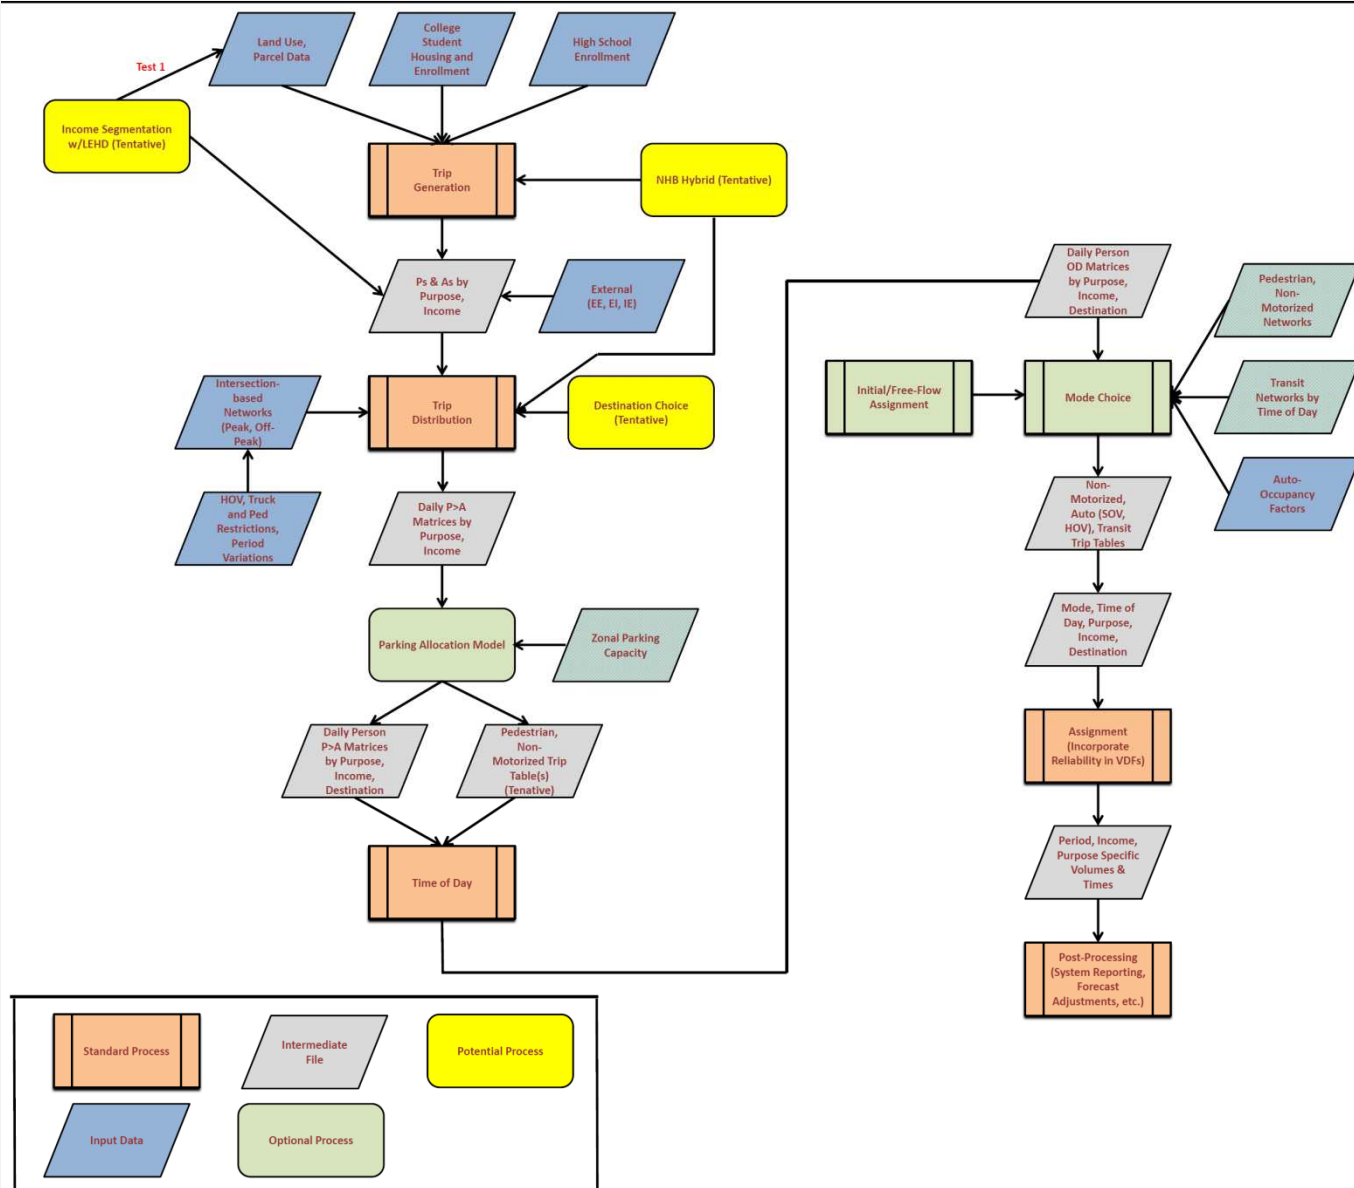

Draft Model Architecture

Draft Model Architecture

- Roles and Responsibilities
 1. MPO Develop, Review & Approve, DOT Assist
 2. Cooperative MPO & DOT Function, MPO Approve
 3. DOT Led Effort, MPO Review and Approve

Draft Model Architecture (1)

Draft Model Architecture (2)

Draft Model Architecture (3)

Draft Model Architecture (4)