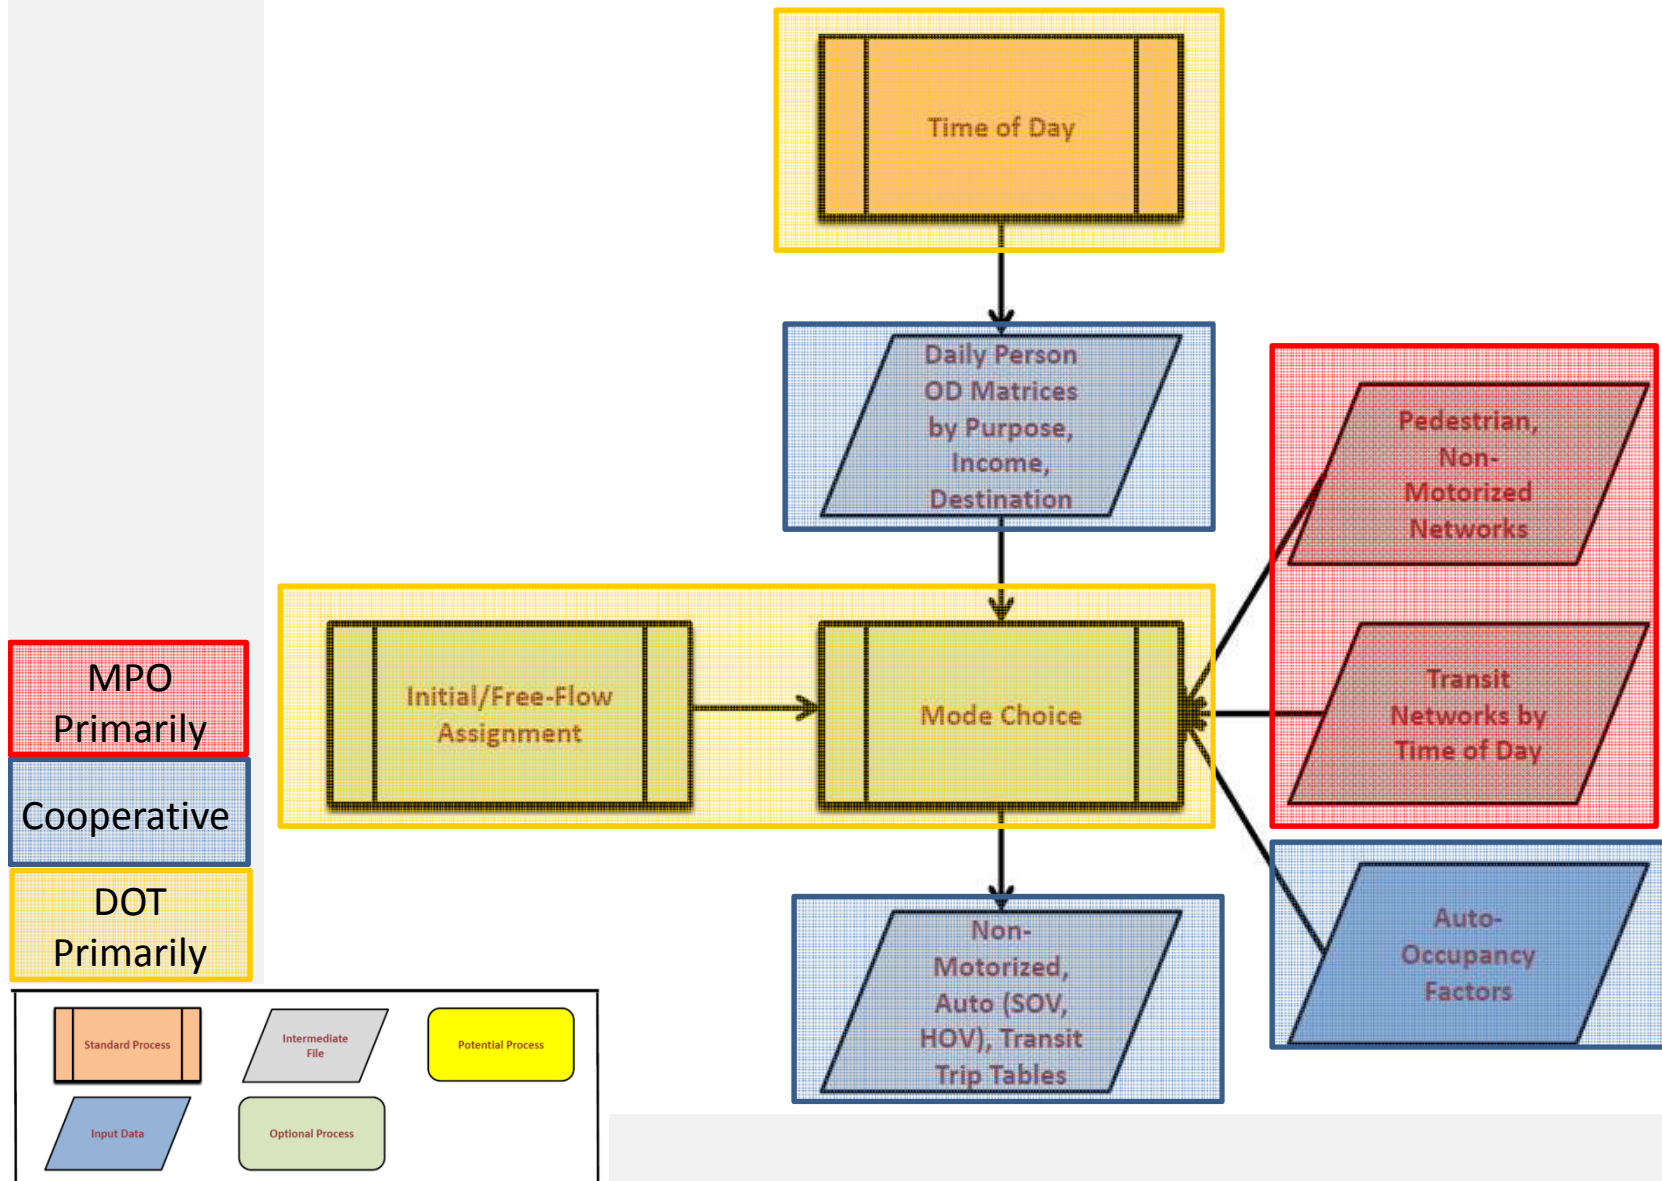

Draft Model Architecture

Draft Model Architecture

- Roles and Responsibilities
 1. MPO Develop, Review & Approve, DOT Assist
 2. Cooperative MPO & DOT Function, MPO Approve
 3. DOT Led Effort, MPO Review and Approve

Draft Model Architecture (1)

Draft Model Architecture (2)

Draft Model Architecture (3)

Draft Model Architecture (4)